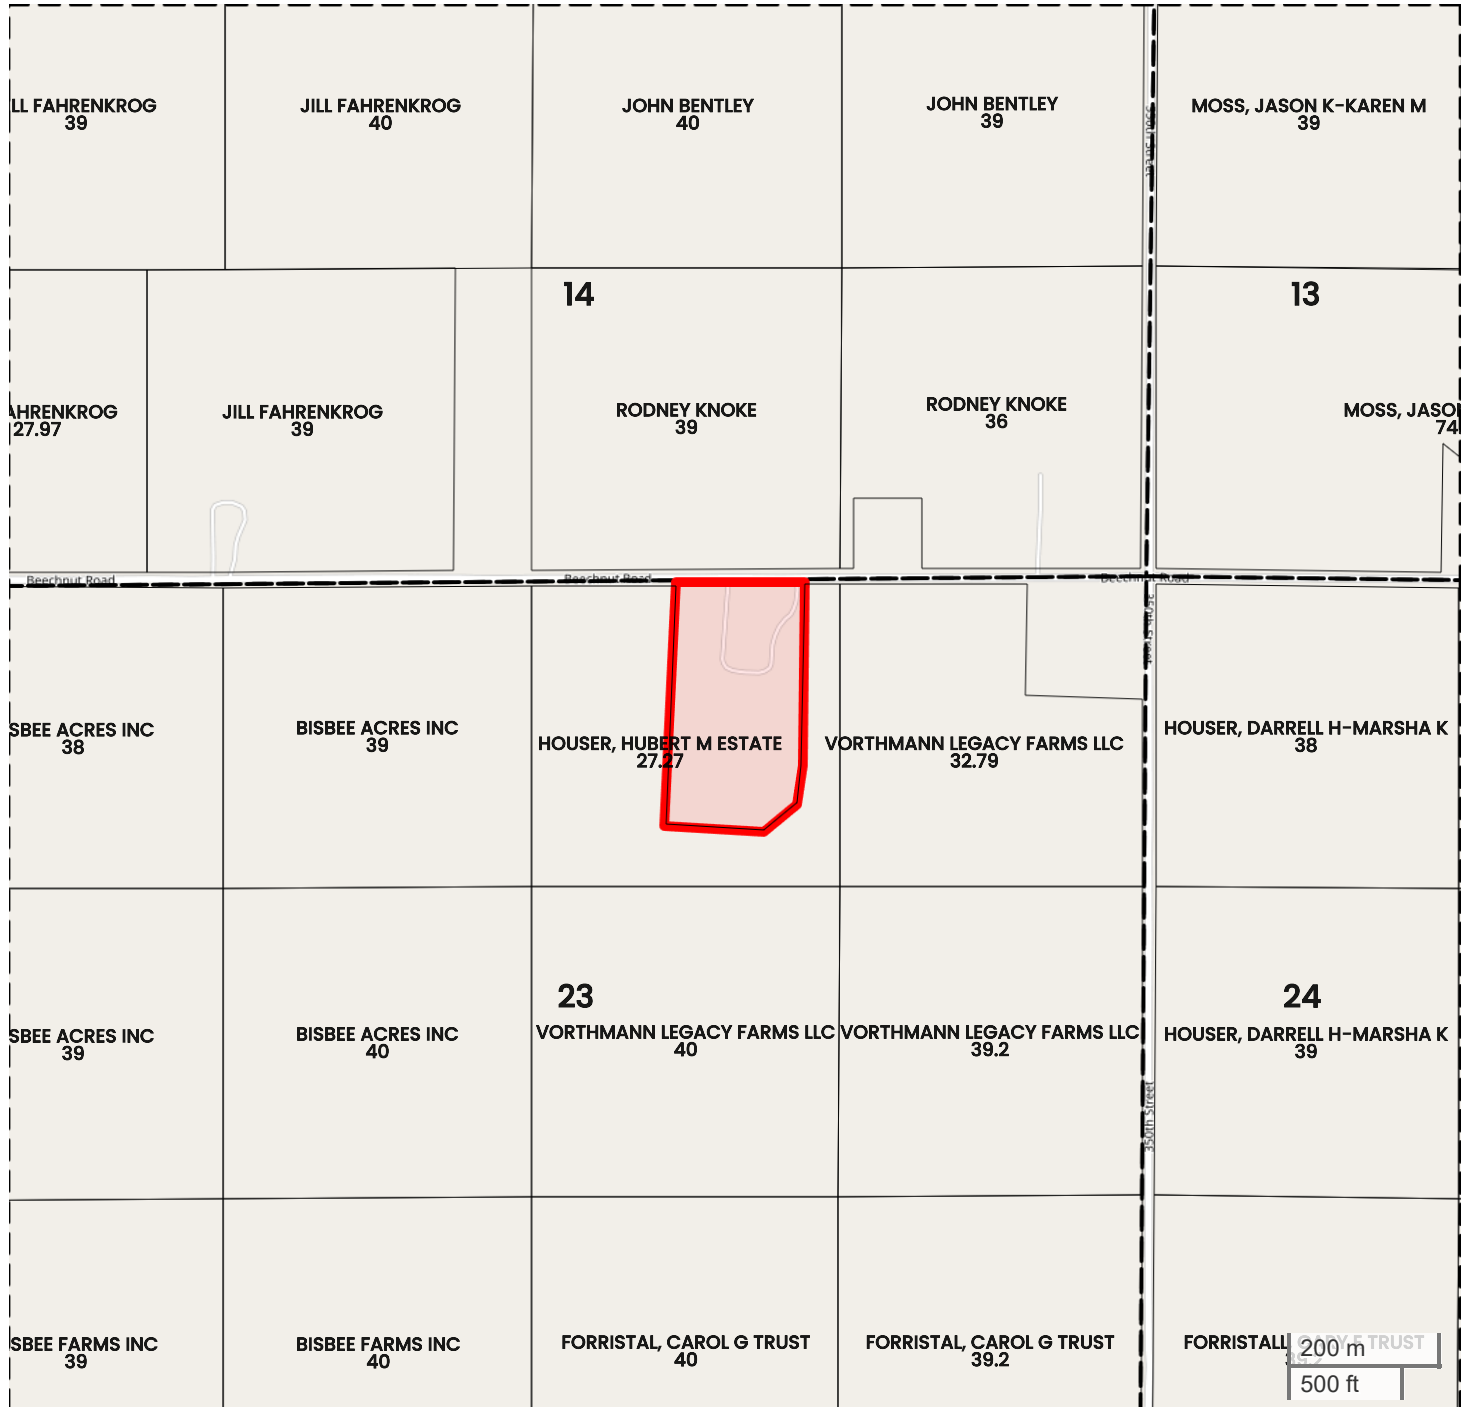

RELLIM PROPERTIES LLC

PLAT MAP

Center: 41.202135, -95.524677

23-74N-41W

Silver Creek Township
Pottawattamie County, IA

FarmWorth, LLC makes no warranties, express or implied, regarding the accuracy of any information provided through FarmWorth.com. User is solely responsible for independently verifying all information prior to use and waives any claims against FarmWorth, LLC arising from inaccuracies in such information.